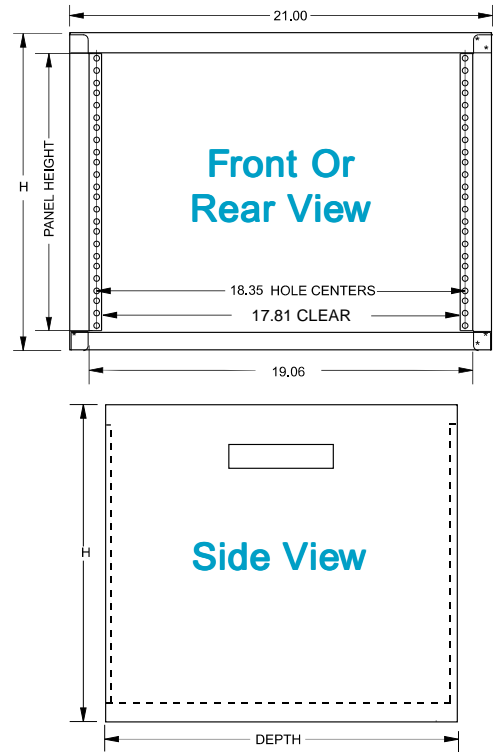

13.0" Deep models:

Part Number	Color	Drawing File Size	.zip file size	Panel Height		Number of Clip Nuts Included	Wt. lbs.
				Inches	Units		
RCBS1900313BK1 RCBS1900313CG1 RCBS1900313LG1	Black Beige Light Gray	16K	18K	3.50	2	8	13
RCBS1900513BK1 RCBS1900513CG1	Black Beige Light	17K	19K	5.25	3	8	15

PART No. RCBS1900313

ISOMETRIC VIEW NOT TO SCALE

Light Duty (RCBS Series)

Table Top

FEATURES

- Front and rear recessed flange, punched for 10-32 clip nuts on EIA universal spacing (5/8 - 5/8 - 1/2 inch)
- Welded, 16-gauge steel, economy 19" table top rack
- Recommended maximum weight (RCBS1901417 tested) - 600 pounds
- Includes rubber feet, two lifting handles and 10-32 clip nuts
- Tough powder finish paint

13" Deep

Part Number			Panel Height		Overall Dimensions			# of Clip Nuts
Black Textured	Beige Textured	ASA61 Grey Smooth	Inches	Units	Height	Width	Depth	
RCBS1900313BK1	RCBS1900313CG1	RCBS1900313GY2	3.50	2	5.50	21.00	13.0	8
RCBS1900513BK1	RCBS1900513CG1	RCBS1900513GY2	5.25	3	7.25	21.00	13.0	8
RCBS1900713BK1	RCBS1900713CG1	RCBS1900713GY2	7.00	4	9.00	21.00	13.0	8
RCBS1900813BK1	RCBS1900813CG1	RCBS1900813GY2	8.75	5	10.75	21.00	13.0	16
RCBS1901013BK1	RCBS1901013CG1	RCBS1901013GY2	10.50	6	12.50	21.00	13.0	16
RCBS1901213BK1	RCBS1901213CG1	RCBS1901213GY2	12.25	7	14.25	21.00	13.0	16
RCBS1901413BK1	RCBS1901413CG1	RCBS1901413GY2	14.00	8	16.00	21.00	13.0	16

17.5" Deep

Part Number			Panel Height		Overall Dimensions			# of Clip Nuts
Black Textured	Beige Textured	ASA61 Grey Smooth	Inches	Units	Height	Width	Depth	
RCBS1900517BK1	RCBS1900517CG1	RCBS1900517GY2	5.25	3	7.25	21.00	17.5	8
RCBS1900717BK1	RCBS1900717CG1	RCBS1900717GY2	7.00	4	9.00	21.00	17.5	8
RCBS1900817BK1	RCBS1900817CG1	RCBS1900817GY2	8.75	5	10.75	21.00	17.5	16
RCBS1901017BK1	RCBS1901017CG1	RCBS1901017GY2	10.50	6	12.50	21.00	17.5	16
RCBS1901217BK1	RCBS1901217CG1	RCBS1901217GY2	12.25	7	14.25	21.00	17.5	16
RCBS1901417BK1	RCBS1901417CG1	RCBS1901417GY2	14.00	8	16.00	21.00	17.5	16