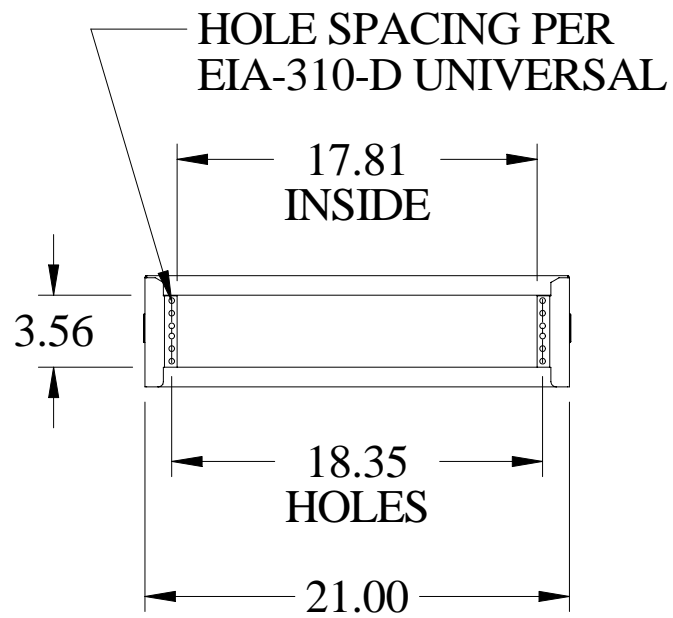

Table Top Rack Cabinets (RCBS Series) - *Light Duty*

Path: [Home](#) > [Rack Index](#) > Table Top Rack Cabinets (RCBS Series)

Textured - Black

Textured - Light Gray (RAL7035)

Click to enlarge

Features:

- Light duty, 16-gauge steel, economy 19" table top rack cabinet...
- Choice of three depths (13", 17" and 24")
- Rails are fixed both front and rear, round hole punched for 10-32 clip-nuts to full EIA hole centers (5/8 - 5/8 - 1/2 inch spacing)...
- Includes rubber feet, two lifting handles, a starter pack of 10-32 clip nuts & matching quantity of **1421ABK** black screws...
- Overall width 21"...
- Overall height 2" over panel height...
- Recommended maximum weight (RCBS1901417 tested) - 600 pounds...
- Rugged textured powder paint finish...
- Stocked in Black & Light Gray (RAL7035)...

13.0" Deep models:

Part Number	Color	Drawing File Size	.zip file size	Panel Height		Number of Clip Nuts Included	Wt. lbs.
				Inches	Units		
RCBS1900313BK1 RCBS1900313CG1 RCBS1900313LG1	Black Beige Light Gray	16K	18K	3.50	2	8	13
RCBS1900513BK1 RCBS1900513CG1	Black Beige Light	17K	19K	5.25	3	8	15

PART No. RCBS1900313

ISOMETRIC VIEW NOT TO SCALE

Light Duty (RCBS Series)

Table Top

FEATURES

- Front and rear recessed flange, punched for 10-32 clip nuts on EIA universal spacing (5/8 - 5/8 - 1/2 inch)
- Welded, 16-gauge steel, economy 19" table top rack
- Recommended maximum weight (RCBS1901417 tested) - 600 pounds
- Includes rubber feet, two lifting handles and 10-32 clip nuts
- Tough powder finish paint