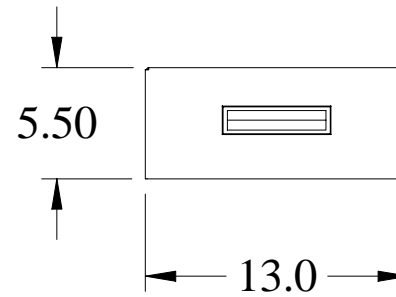

Table Top Rack Cabinets (RCBS Series) - *Light Duty*

Path: [Home](#) > [Rack Index](#) > Table Top Rack Cabinets (RCBS Series)

Textured - Black

Textured - Light Gray (RAL7035)

Click to enlarge

Features:

- Light duty, 16-gauge steel, economy 19" table top rack cabinet...
- Choice of three depths (13", 17" and 24")
- Rails are fixed both front and rear, round hole punched for 10-32 clip-nuts to full EIA hole centers (5/8 - 5/8 - 1/2 inch spacing)...
- Includes rubber feet, two lifting handles, a starter pack of 10-32 clip nuts & matching quantity of **1421ABK** black screws...
- Overall width 21"...
- Overall height 2" over panel height...
- Recommended maximum weight (RCBS1901417 tested) - 600 pounds...
- Rugged textured powder paint finish...
- Stocked in Black & Light Gray (RAL7035)...

13.0" Deep models:

Part Number	Color	Drawing File Size	.zip file size	Panel Height		Number of Clip Nuts Included	Wt. lbs.
				Inches	Units		
RCBS1900313BK1 RCBS1900313CG1 RCBS1900313LG1	Black Beige Light Gray	16K	18K	3.50	2	8	13
RCBS1900513BK1 RCBS1900513CG1	Black Beige Light	17K	19K	5.25	3	8	15

PART No. RCBS1900313

ISOMETRIC VIEW NOT TO SCALE

Light Duty (RCBS Series)

Table Top

FEATURES

- Front and rear recessed flange, punched for 10-32 clip nuts on EIA universal spacing (5/8 - 5/8 - 1/2 inch)
- Welded, 16-gauge steel, economy 19" table top rack
- Recommended maximum weight (RCBS1901417 tested) - 600 pounds
- Includes rubber feet, two lifting handles and 10-32 clip nuts
- Tough powder finish paint